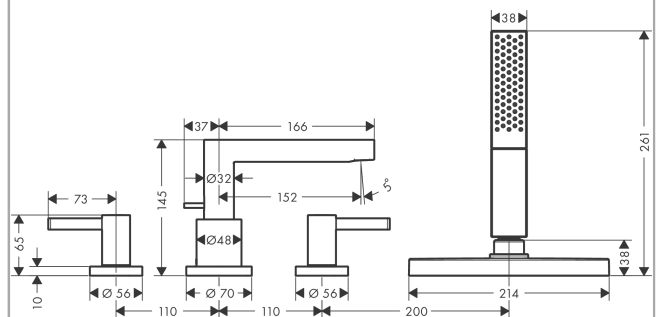

Scale drawing