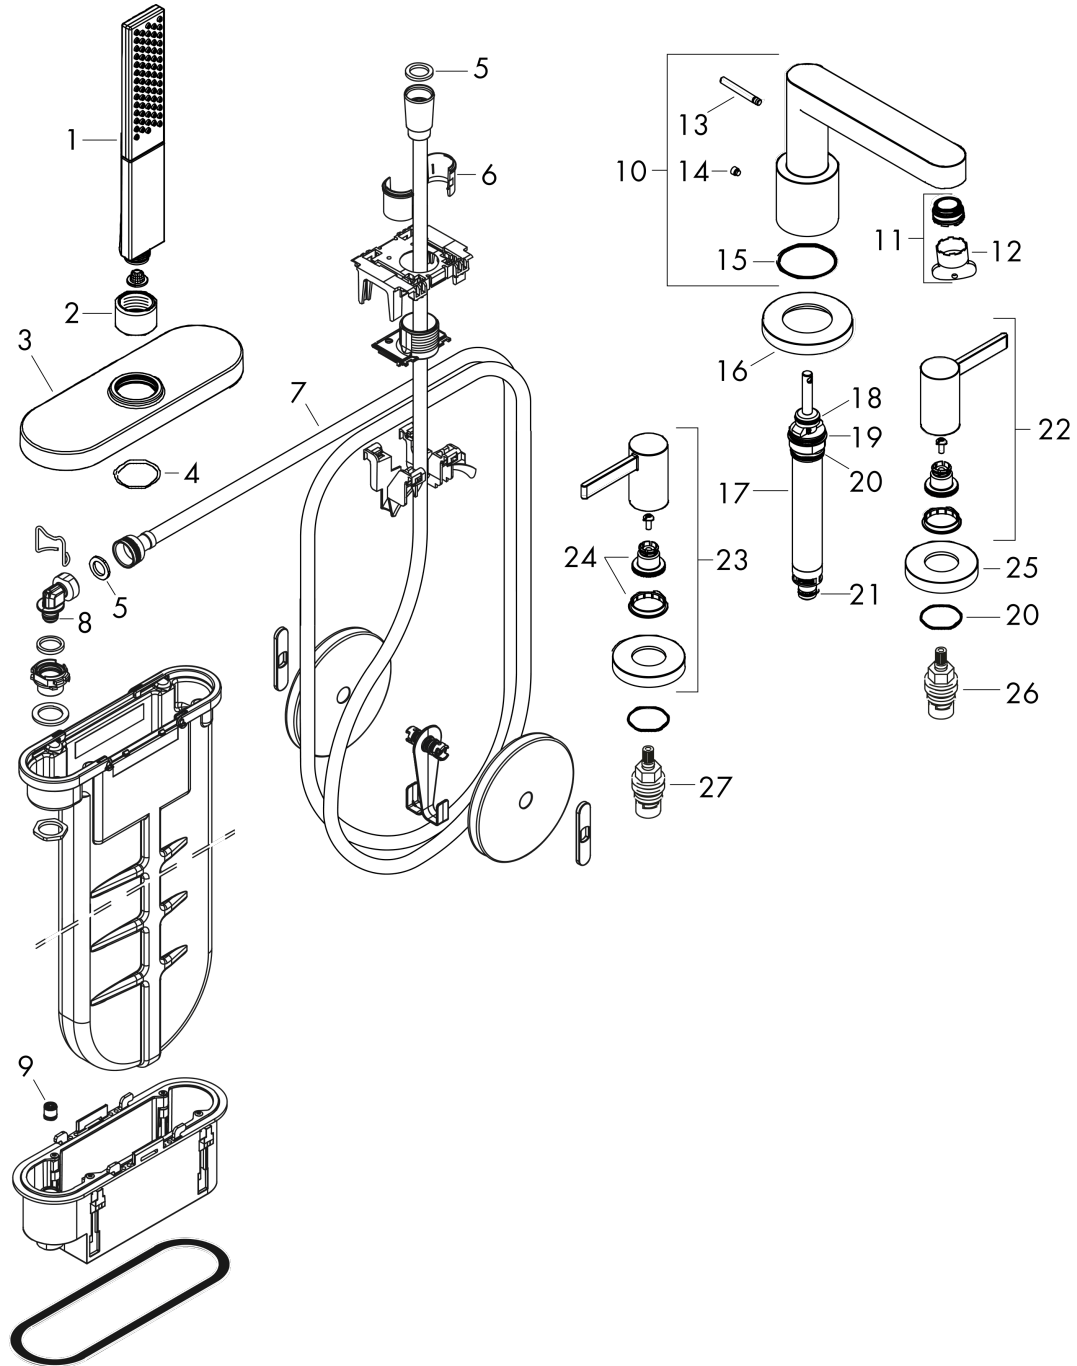

Finoris

4-hole rim mounted bath mixer with sBox

Surfaces: **Matt Black** Article Number: **76444670**

Description

product features

- consists of: 4-hole rim mounted bath mixer, hand shower, shower holder, shower hose, hose box
- 2 functions
- projection 152 mm
- connection type: basic set
- spray type mixer: normal spray
- spray type hand shower: PowderRain
- maximum pull-out length of hand shower: 1.45 m
- sBox for quiet, smooth and protected hose guidance
- maximum flow rate at 3 bar: 23,5 l/min
- flow rate for bath spout at 3 bar: 23,5 l/min
- flow rate of hand shower at 3 bar: 10,2 l/min
- min. operating pressure: 1 bar
- max. operating pressure: 10 bar
- ceramic valves hot/ cold 90°
- non-return valve
- connection dimension: DN15

Exploded Drawing

Year of production: >06/21

Finoris

4-hole rim mounted bath mixer with sBox

Surfaces: **Matt Black** Article Number: **76444670**

Spare part list

Year of production: >06/21

Pos.	Description	Article Number	Price	PU
1	handshower	26866670	-	1
2	nut	97584670	-	1
3	escutcheon	93505670	-	1
4	O-Ring 32x2	98193000	-	1
5	seal	98058000	-	1
6	insert for shower holder	96942000	-	1
7	shower hose	93506000	-	1
8	O-ring 9x2	98119000	-	1
9	non return valve DW 10	96456000	-	1
10	spout cpl.	93977670	-	1
11	aerator M24x1 (30 l/min)	98998000	-	1
12	special tool	95158000	-	1
13	diverter knob	98707670	-	1
14	hollow set screw M6x6	97660000	-	1
15	O-ring 41x1,5	98168000	-	1
16	escutcheon for spout	93978670	-	1
17	selector assy	93589000	-	1
18	O-Ring 14x2,5	98189000	-	1
19	O-Ring 23x2,5	98183000	-	1
20	O-Ring 22x2	98185000	-	1
21	O-ring 9x2,5	98217000	-	1
22	handle for cold water	93980670	-	1
23	handle for hot water	93979670	-	1
24	handle fixing set	94184000	-	1
25	escutcheon for handle	93976670	-	1
26	shut off unit left closing	94008000	-	1
27	shut off unit right closing	94009000	-	1