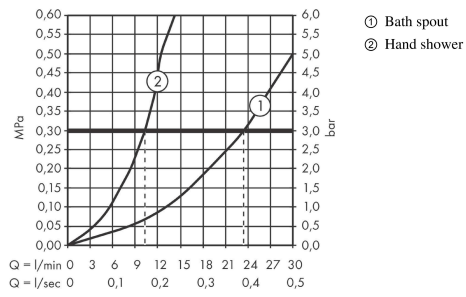

Finoris

4-hole rim mounted bath mixer with sBox

Surfaces: **Matt Black** Article Number: **76444670**

Description

product features

- consists of: 4-hole rim mounted bath mixer, hand shower, shower holder, shower hose, hose box
- 2 functions
- projection 152 mm
- connection type: basic set
- spray type mixer: normal spray
- spray type hand shower: PowderRain
- maximum pull-out length of hand shower: 1.45 m
- sBox for quiet, smooth and protected hose guidance
- maximum flow rate at 3 bar: 23,5 l/min
- flow rate for bath spout at 3 bar: 23,5 l/min
- flow rate of hand shower at 3 bar: 10,2 l/min
- min. operating pressure: 1 bar
- max. operating pressure: 10 bar
- ceramic valves hot/ cold 90°
- non-return valve
- connection dimension: DN15

Technology

Design awards

reddot winner 2021

Product image

Scale drawing

Finoris
4-hole rim mounted bath mixer with sBox
 Surfaces: **Matt Black** Article Number: **76444670**

Flowchart

Finoris
4-hole rim mounted bath mixer with sBox
 Surfaces: **Matt Black** Article Number: **76444670**